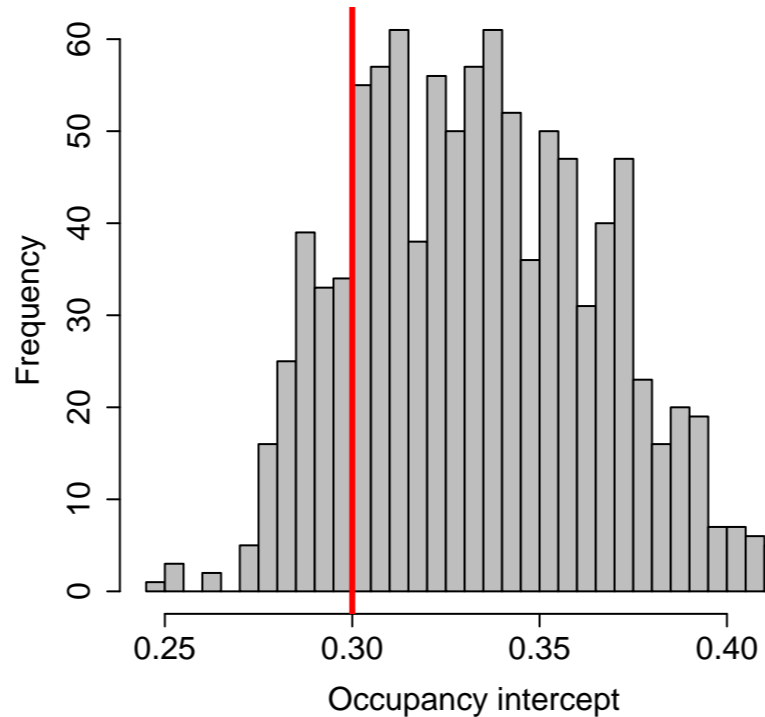

Visual identifiability check for sigma
(red: 1:1 line)

Occupancy intercept estimates
(red: true value)

Detection intercept estimates
(red: true value)