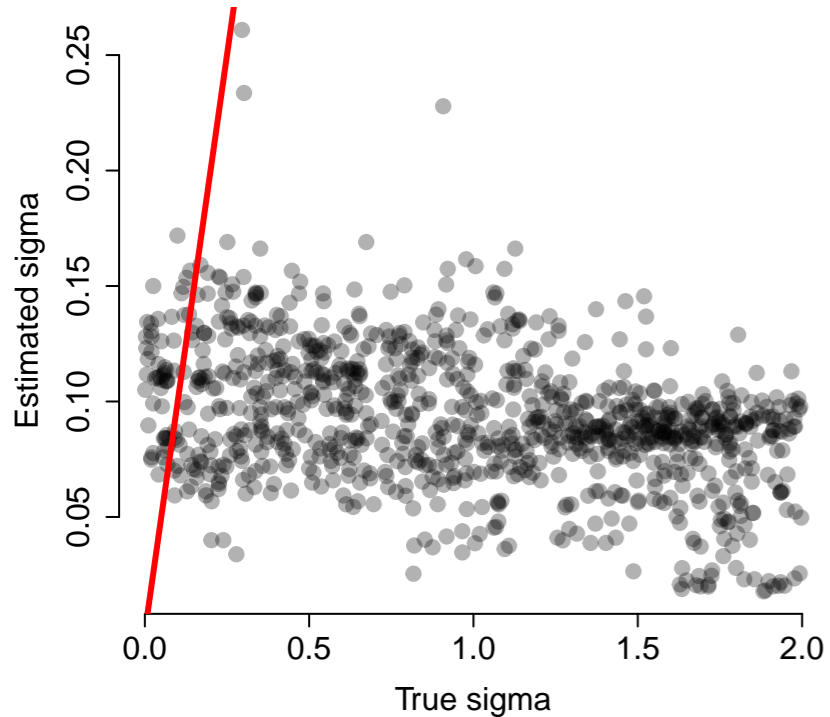

Visual identifiability check for sigma
(red: 1:1 line)

Occupancy intercept estimates
(red: true value)

Detection intercept estimates
(red: true value)